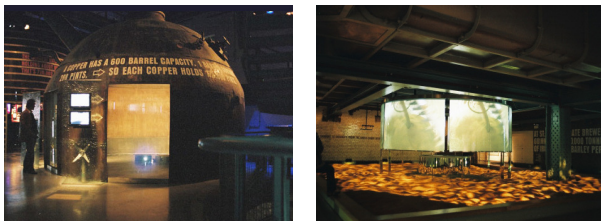

## SmartGlass at the home of Guinness

Located in the heart of Dublin at St. James' Gate Brewery is Ireland's No. 1 international visitor attraction, the Guinness Storehouse. Since opening in 2000, the storehouse has attracted over 4 million visitors from all over the world.

The Storehouse is laid out over seven floors surrounding a glass atrium in the shape of a pint of Guinness. The ground floor introduces the beer's four ingredients, water, barley, hops and yeast, as well as the brewery's founder, Arthur Guinness.

The ground floor would house the massive exhibit of water, barley, hops, and yeast – the famous four ingredients that make the perfect pint.

The second floor is where visitors would learn about the process of brewing, where each stage of the process is illustrated using computer-generated images and a series of projected graphics.

When LC SmartGlass is switched to its "off" state it changes into a high contrast rear projection screen. The LC SmartGlass is curved so that visitors can experience a 360° visualization of the process. Images of the brewing process are projected onto the curved LC SmartGlass panels from within to create an interactive display of imagery illustrating the brewing process from beginning to end. LC SmartGlass is also used as part of the "keeve in the kettle" display where the internal workings of the copper kettle can be seen through the glass when in its clear state. The glass can then switch to its opaque state where video is projected onto the screen to display the history behind the copper kettle and its role in the production of Guinness.